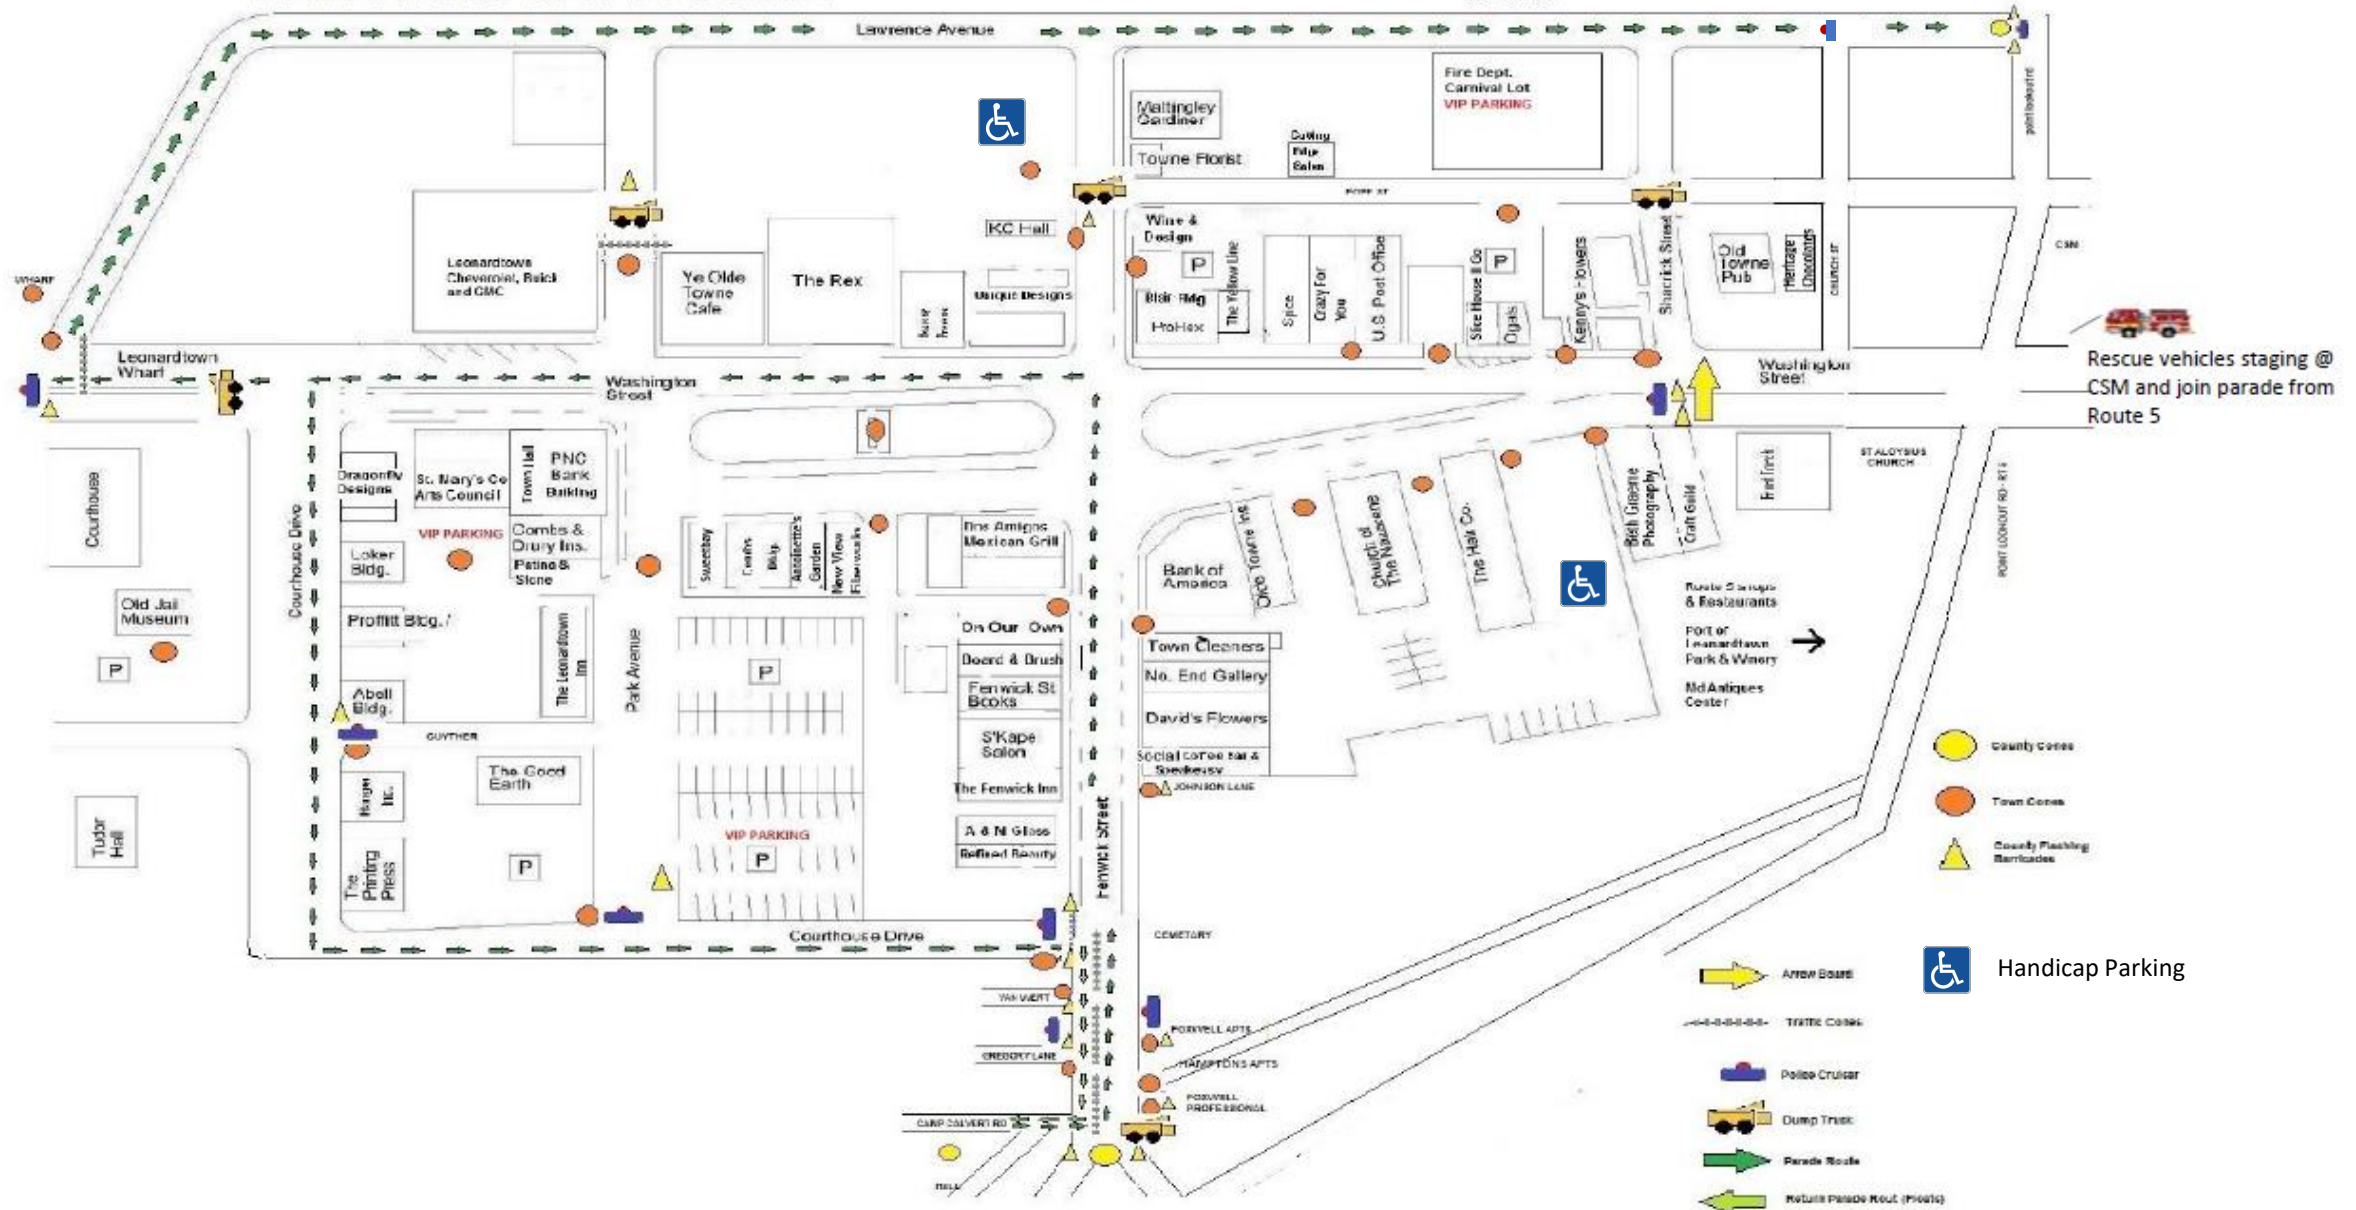

# VETERANS DAY PARADE

Shepherds Old Field Market

Rescue vehicles staging @ CSM and join parade from Route 5

-  County Cops
-  Town Cops
-  County Flashing Barricades
-  Handicap Parking
-  Arrow Board
-  Traffic Cops
-  Police Cruiser
-  Dump Truck
-  Parade Route
-  Return Parade Route (Priority)