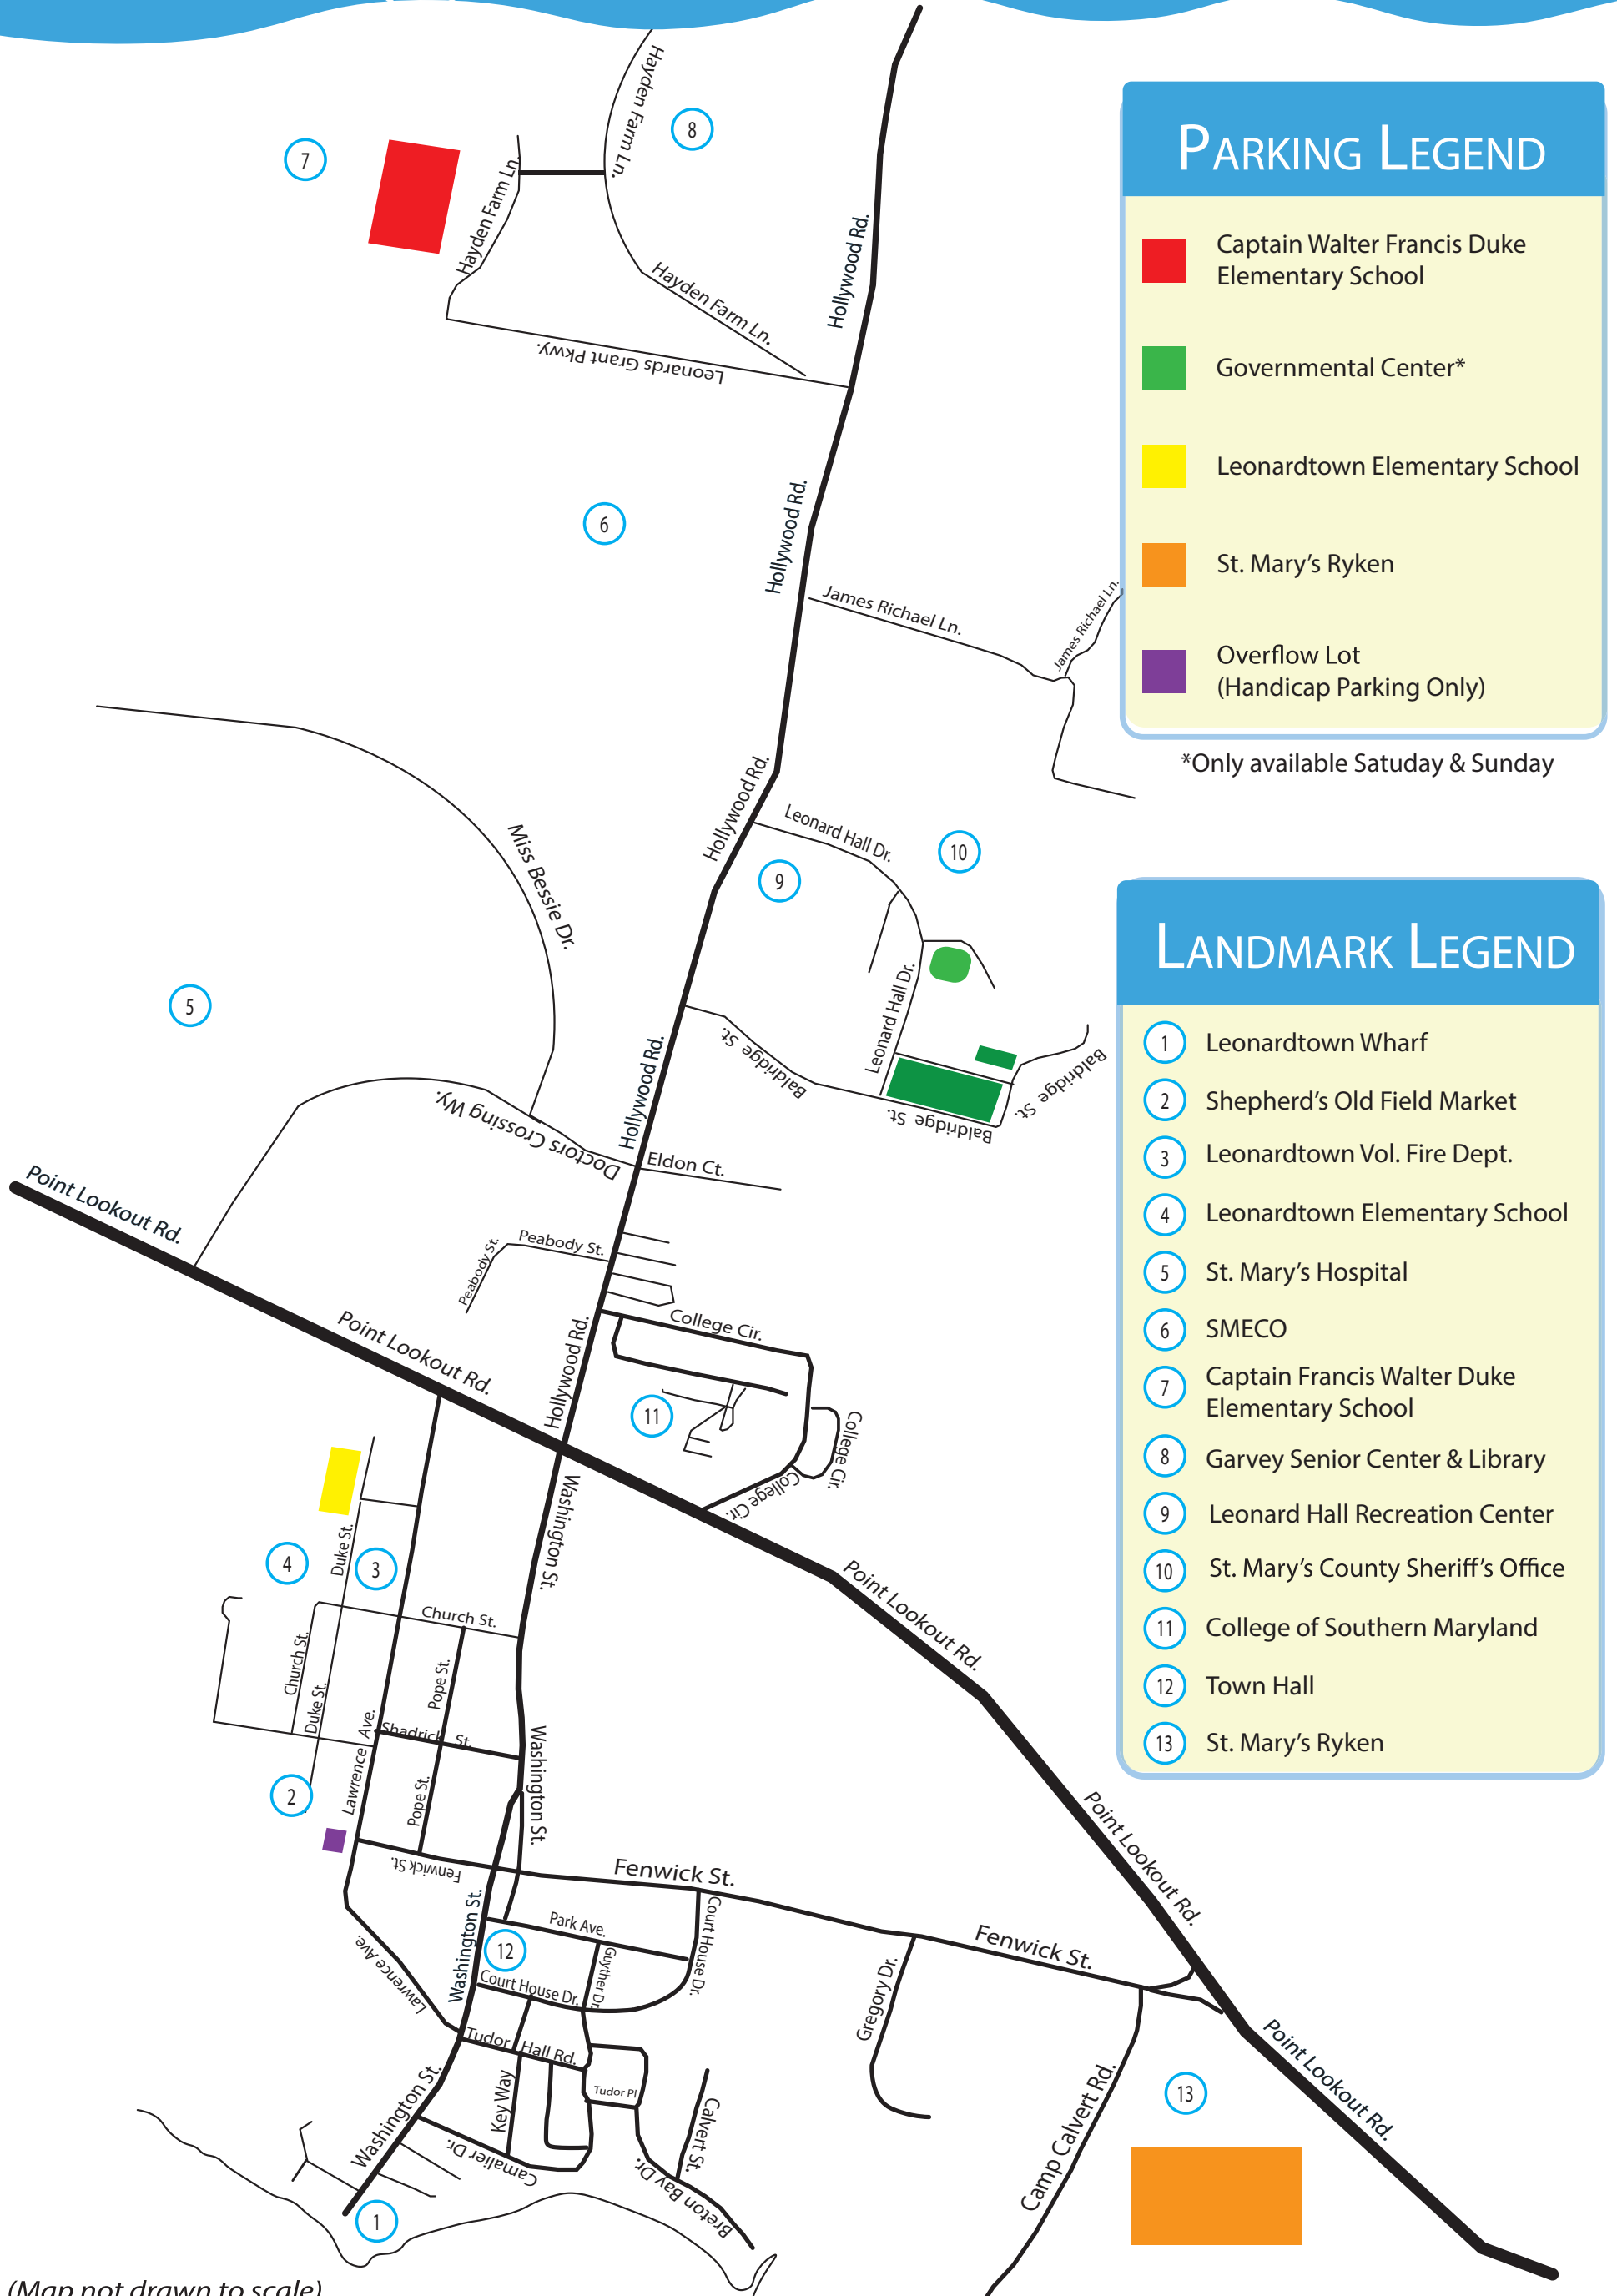

Wharf Fest 2023

Parking Guide & Map

PARKING LEGEND

- Captain Walter Francis Duke Elementary School
- Governmental Center*
- Leonardtown Elementary School
- St. Mary's Ryken
- Overflow Lot (Handicap Parking Only)

*Only available Saturday & Sunday

LANDMARK LEGEND

- ① Leonardtown Wharf
- ② Shepherd's Old Field Market
- ③ Leonardtown Vol. Fire Dept.
- ④ Leonardtown Elementary School
- ⑤ St. Mary's Hospital
- ⑥ SMECO
- ⑦ Captain Francis Walter Duke Elementary School
- ⑧ Garvey Senior Center & Library
- ⑨ Leonard Hall Recreation Center
- ⑩ St. Mary's County Sheriff's Office
- ⑪ College of Southern Maryland
- ⑫ Town Hall
- ⑬ St. Mary's Ryken

(Map not drawn to scale)