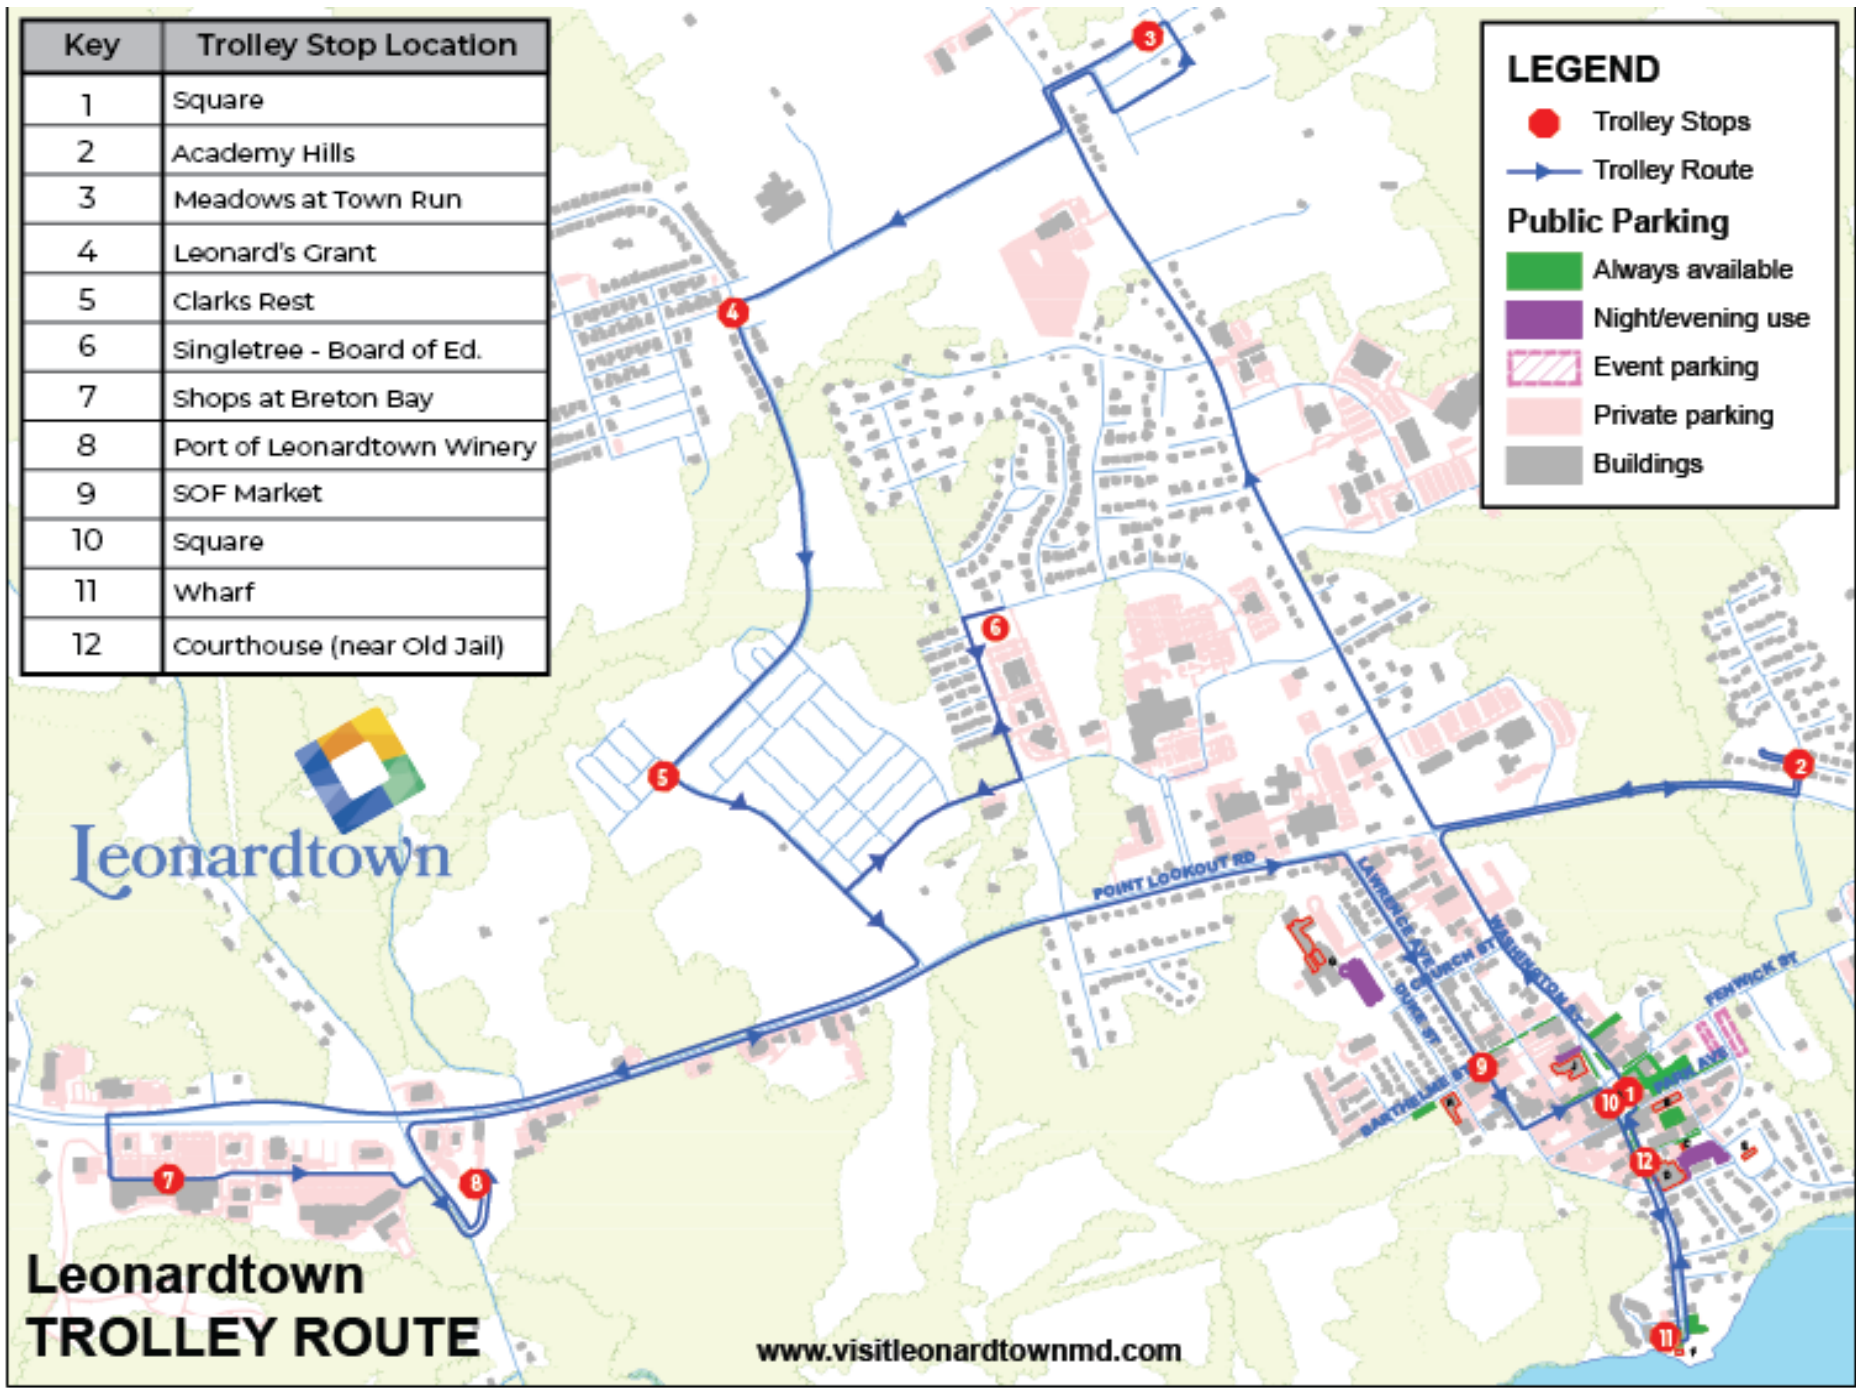

Key	Trolley Stop Location
1	Square
2	Academy Hills
3	Meadows at Town Run
4	Leonard's Grant
5	Clarks Rest
6	Singletree - Board of Ed.
7	Shops at Breton Bay
8	Port of Leonardtown Winery
9	SOF Market
10	Square
11	Wharf
12	Courthouse (near Old Jail)

LEGEND

- Trolley Stops
- Trolley Route

Public Parking

- Always available
- Night/evening use
- Event parking
- Private parking
- Buildings

**Leonardtown
TROLLEY ROUTE**

www.visitleonardtownmd.com